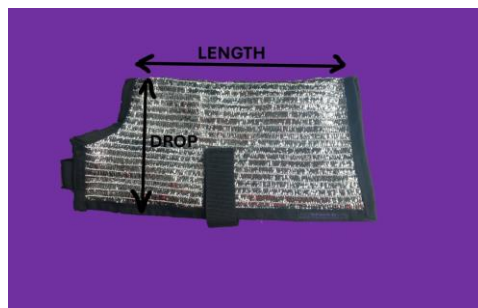

Zelda's Boutique

Handmade Jumpers, PJ's, Fleece Coats, Waterproof Fleece Lined Coats and Aluminet Cooling Coats

Aluminet Summer Cooling Coats– (all sizes are approximately)

Sizes

- 12" Length – Drop 6"
- 14" Length – Drop 7"
- 16" Length – Drop 8"
- 18" Length – Drop 10"
- 20" Length – Drop 10"
- 22" Length – Drop 11"
- 24" Length – Drop 11"

P&P £2.99 per item

NB. A combination of length and drop can be made, email us with requirements.